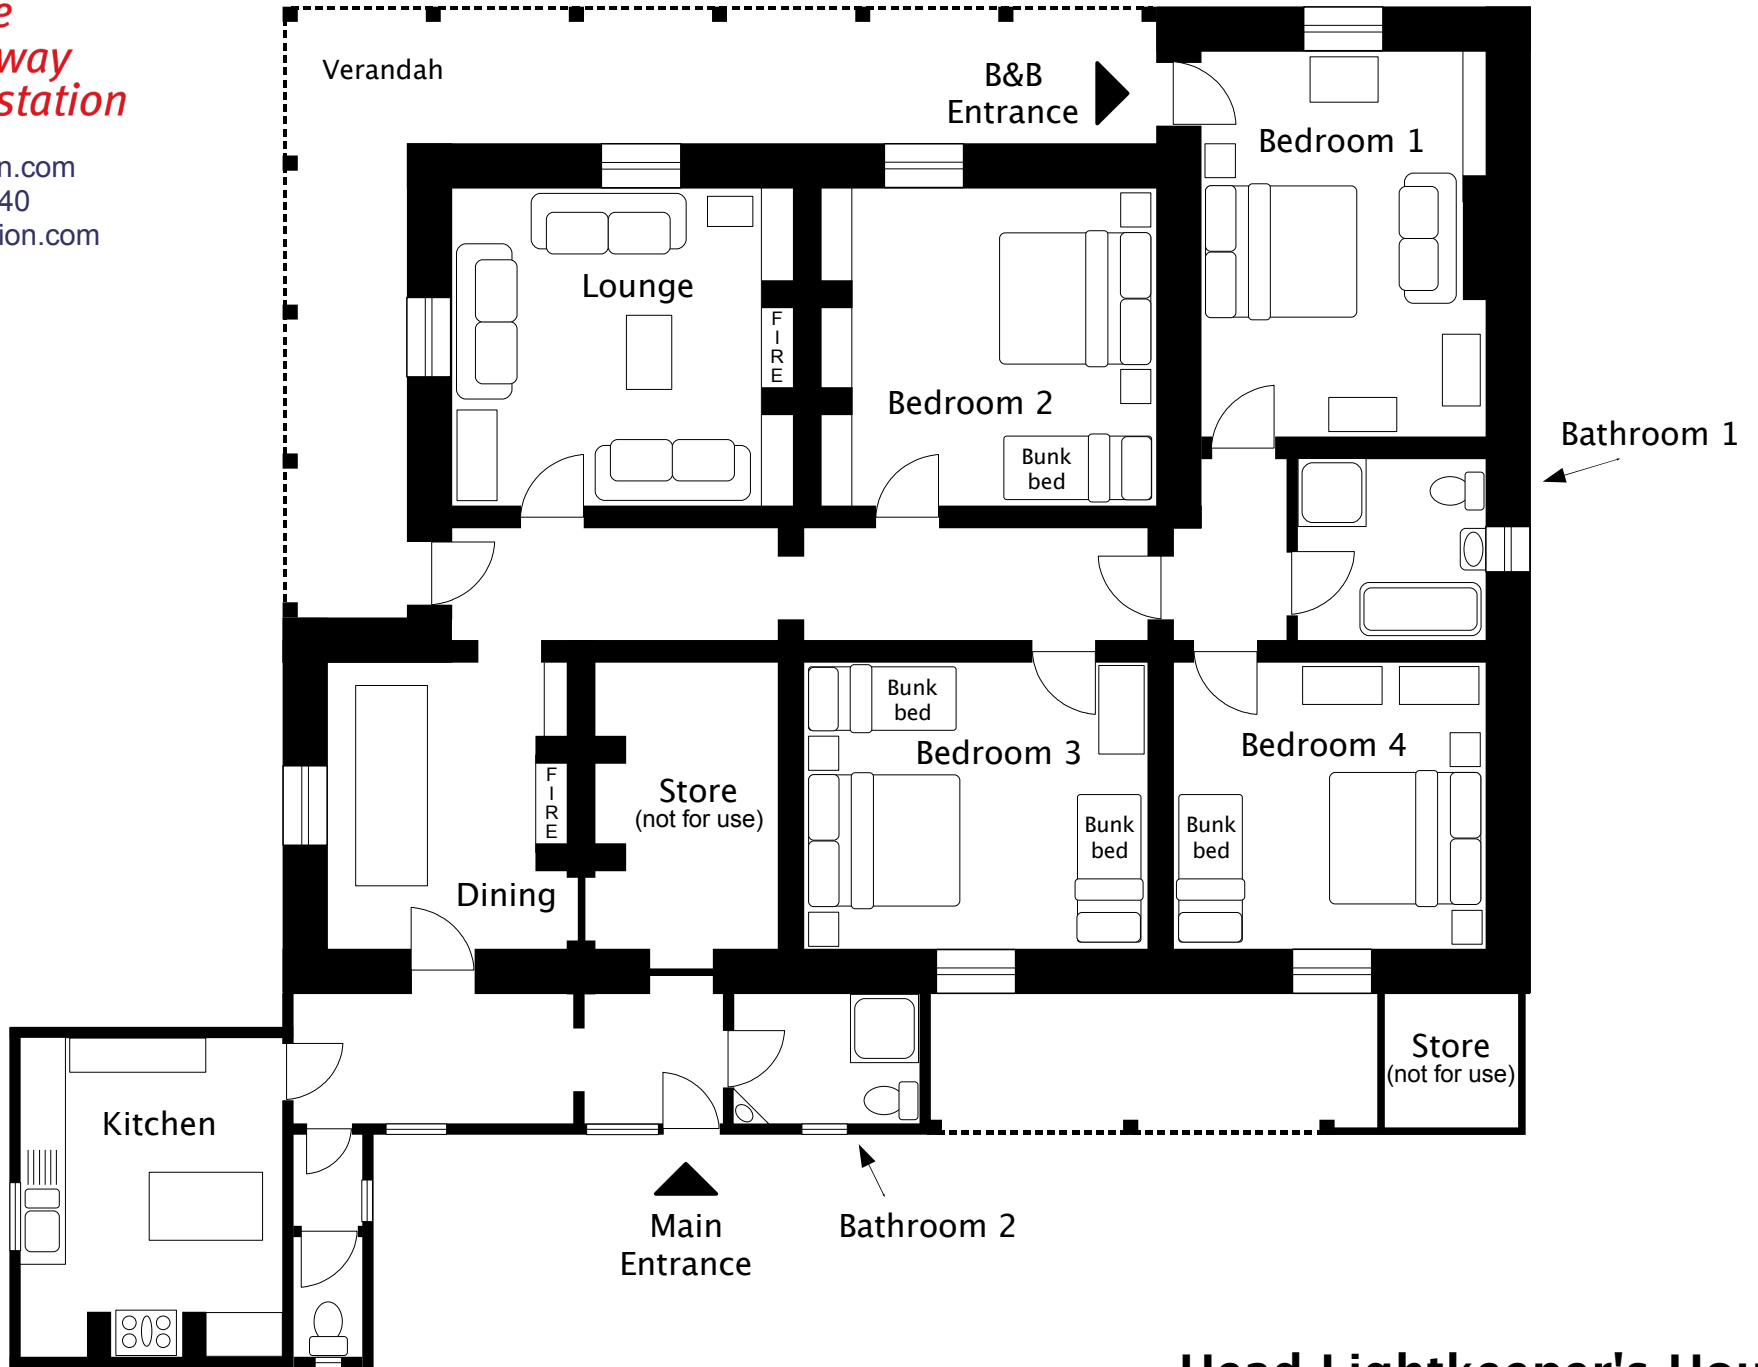

www.lightstation.com  
03 5237 9240  
keeper@lightstation.com

**Head Lightkeeper's House**