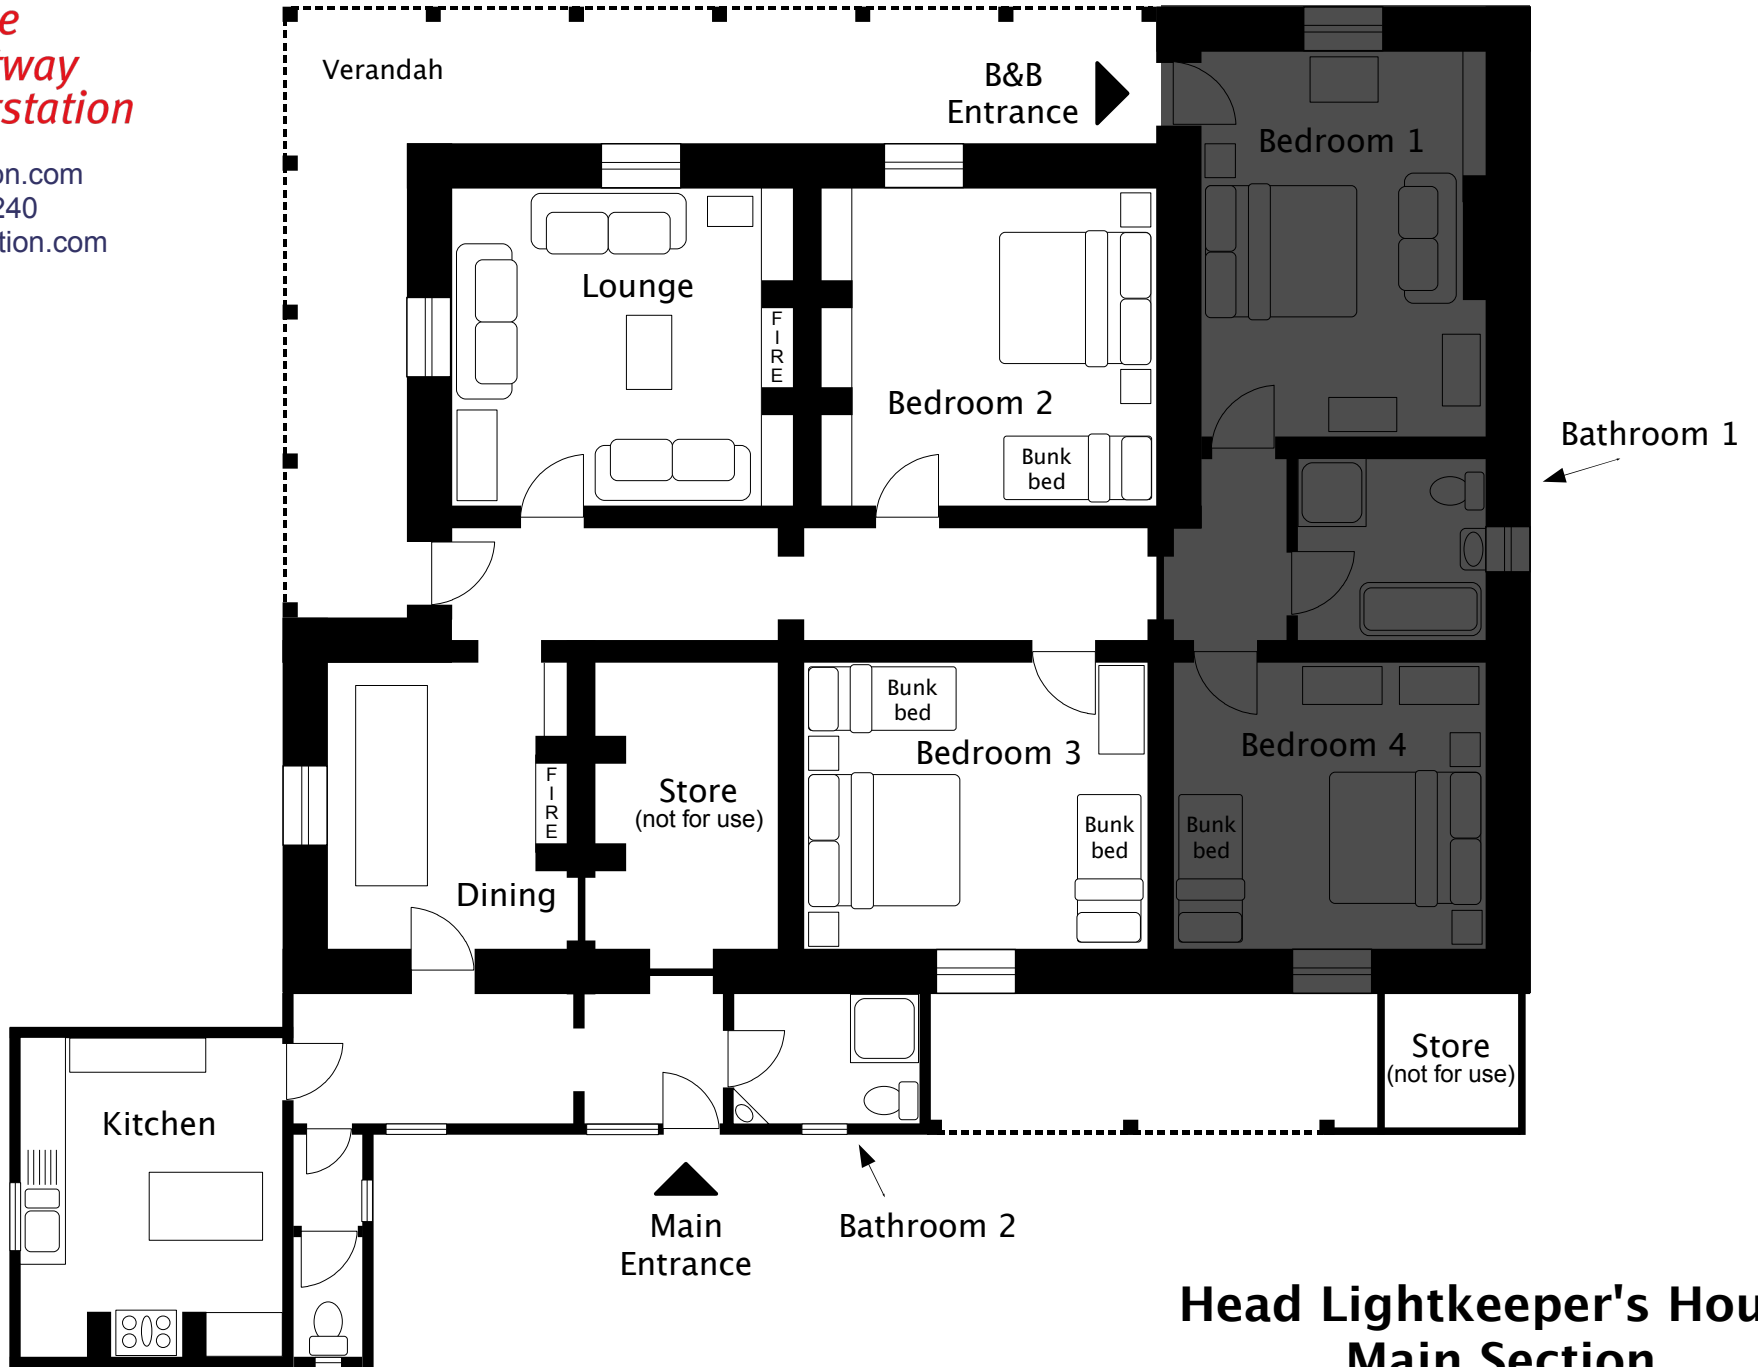

www.lightstation.com
03 5237 9240
keeper@lightstation.com

**Head Lightkeeper's House
Main Section**