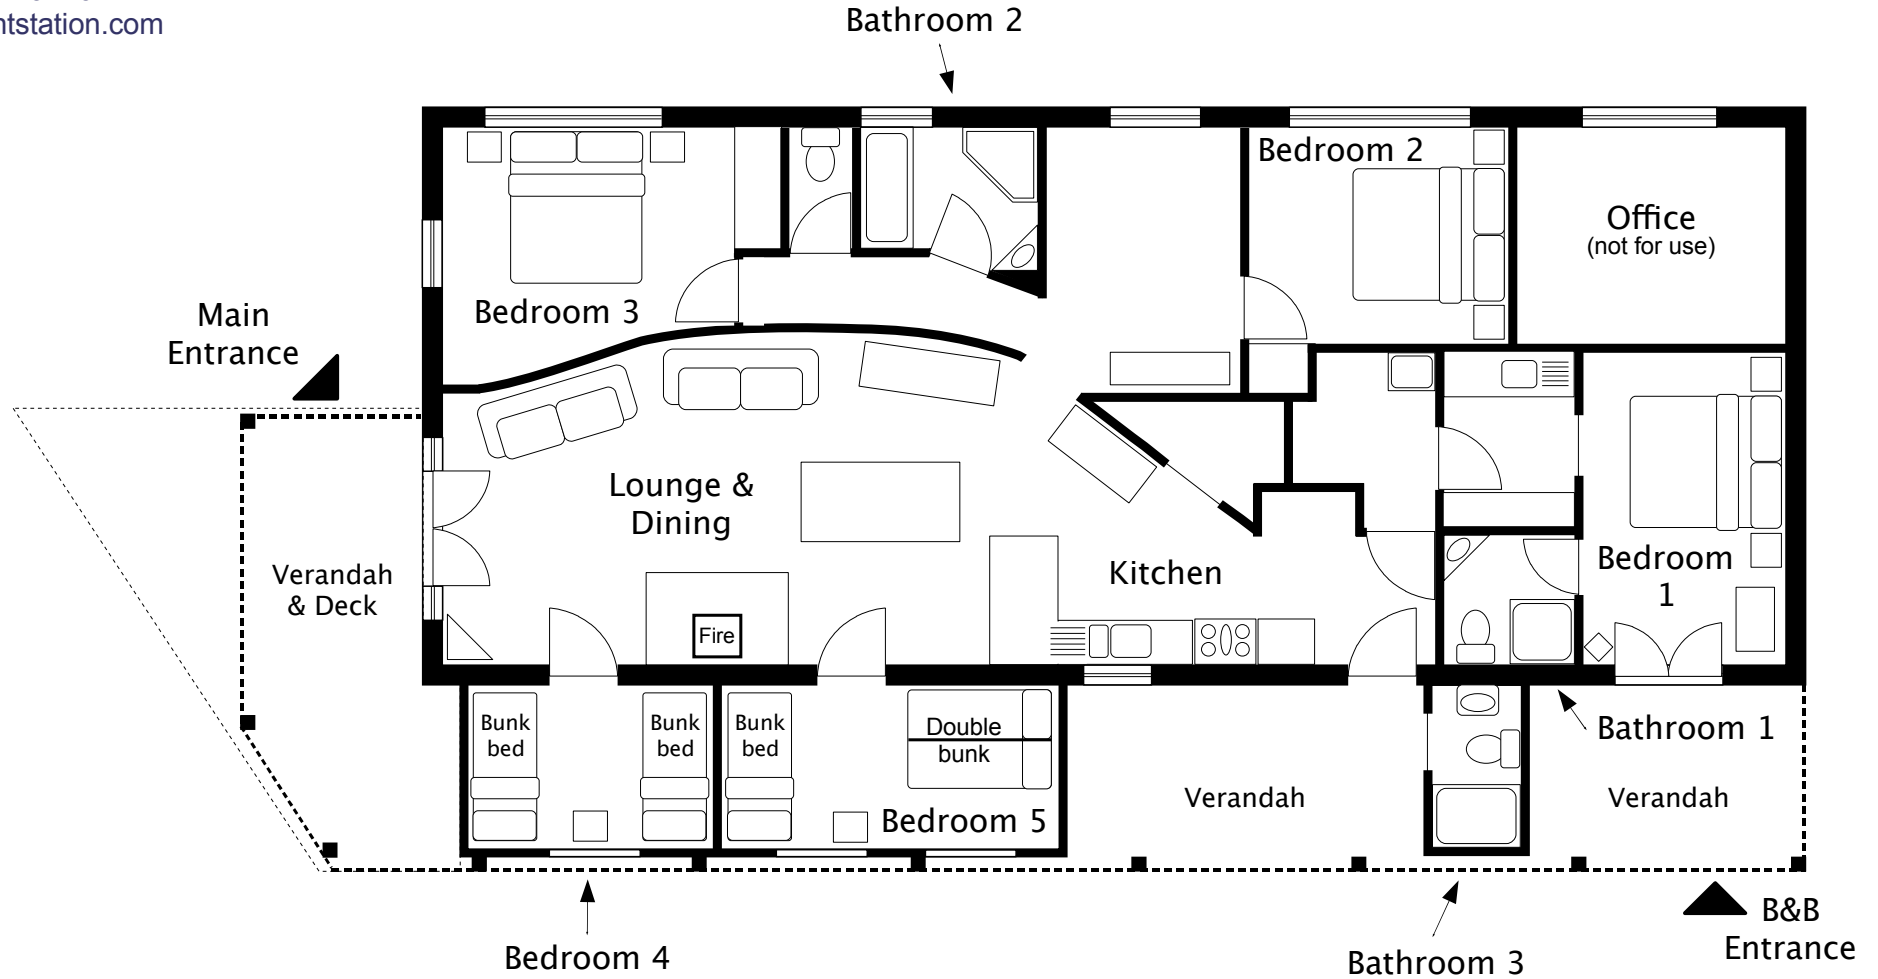

www.lightstation.com  
03 5237 9240  
keeper@lightstation.com

**Manager's House**