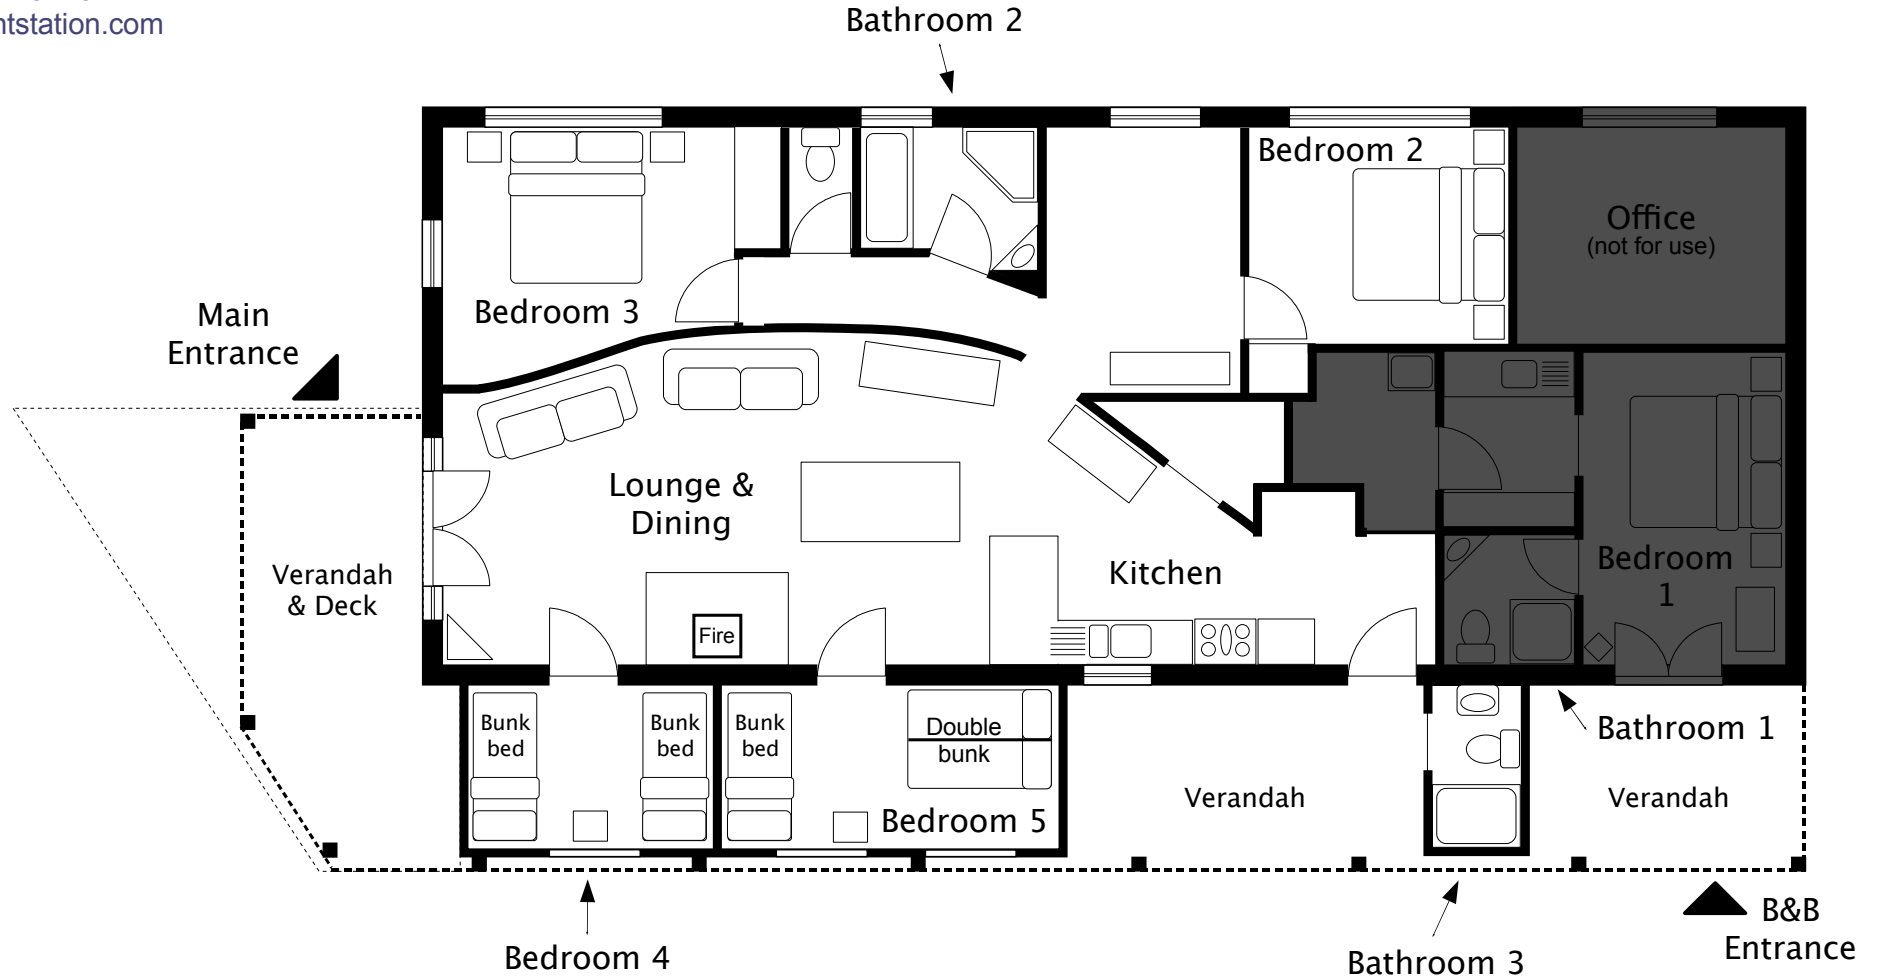

www.lightstation.com  
03 5237 9240  
keeper@lightstation.com

**Manager's House  
Main Section**